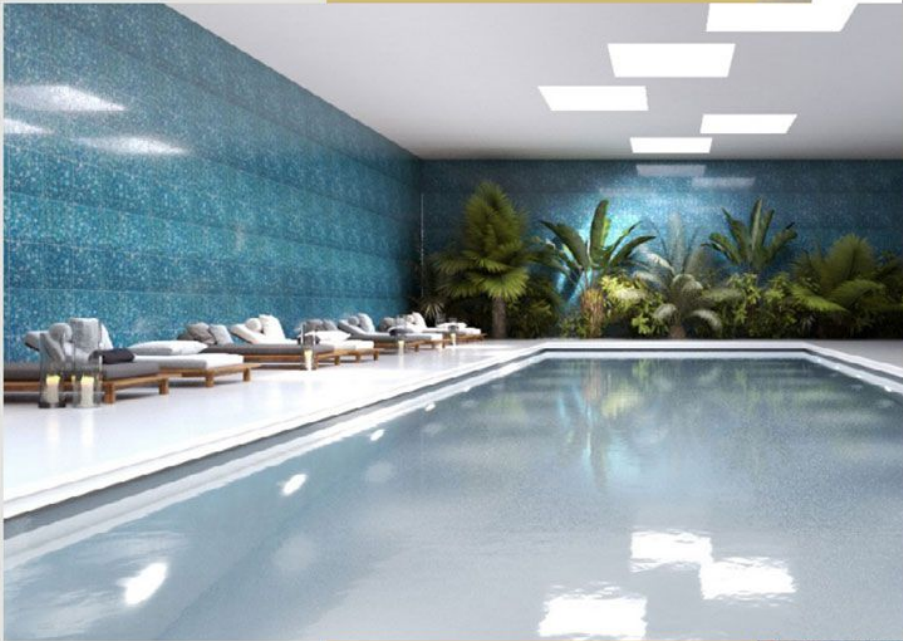

## NEW ORVI GLASS SURFACES

Orvi presents the **BRISÉ** collection, rooted in age-old glass-making traditions from central India. Large sheets of coloured glass are broken into small pieces, then diligently reassembled, section by tiny section, for an overall effect that recalls the glass-tiled mosaics of Europe's medieval churches and cathedrals. Belying the precise composition and skilled craftsmanship required to create these shimmering surfaces, the resulting patterns seem almost organic in structure. From single colour designs to tone-on-tone and multi-coloured collages, each one shines with understated elegance, embellishing any space with an iridescent, kaleidoscopic quality.